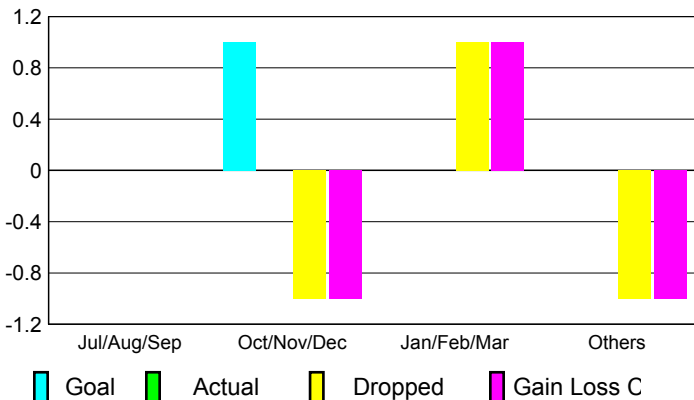

2008-2009 GMT Quarterly Report for District (or Undistricted) **District 355 J**

GMT: **BYEONG-DEOK KIM**

Location: **REPUBLIC OF KOREA**

GMT CA: **5**

CLUBS

Club Results 2008-2009

Clubs 2007-2008

Month	New Club	Actual New	Actual Dropped	Gain/Loss of	Gain/Loss of
	Goal	New Clubs	Dropped Clubs	Clubs	Clubs
Jul/Aug/Sep	0	0	0	0	1
Oct/Nov/Dec	1	0	-1	-1	0
Jan/Feb/Mar	0	0	1	1	1
Apr/May/June	0	0	-1	-1	0
Totals	1	0	-1	-1	2

Club Results 2008-2009

Goal, New, Dropped, Gain/Loss

Comparison of Club Gain/Loss

Current Year Compared to the Previous Year

YTD Status Quo Clubs 2008-2009

Status Quo Clubs Compared to Status Quo Members

MEMBERSHIP

Membership Results 2008-2009

Membership 2007-2008

Month	Net Memb	Actual New	Actual Dropped	Gain/Loss of	Gain/Loss of
	Goal	New Memb	Dropped Memb	Memb	Memb
Jul/Aug/Sep	20	68	-61	7	36
Oct/Nov/Dec	10	61	-67	-6	-36
Jan/Feb/Mar	70	70	-23	47	66
Apr/May/June	0	22	-146	-124	-65
Totals	100	221	-297	-76	1