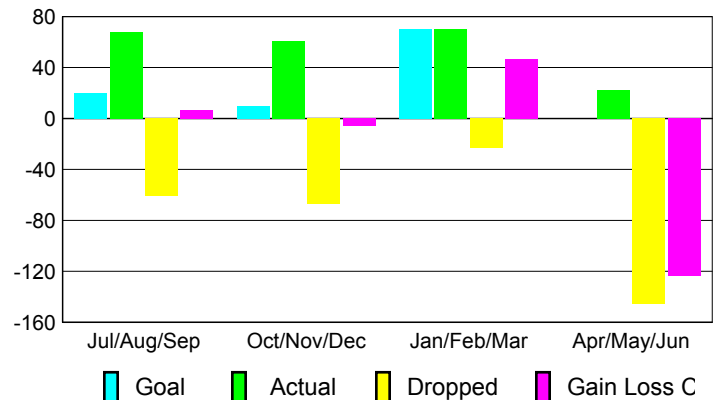

Membership Results 2008-2009

Goal, New, Dropped, Gain/Loss

Comparison of Membership Gain/Loss

Current Year Compared to the Previous Year