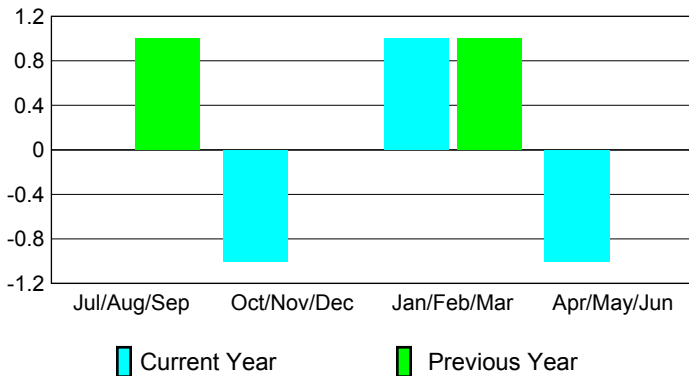

2008-2009 GMT Quarterly Report for District (or Undistricted) **District 355 J**

GMT: **BYEONG-DEOK KIM**

Location: **REPUBLIC OF KOREA**

GMT CA: **5**

CLUBS

Club Results 2008-2009

Clubs 2007-2008

Month	New Club	Actual New	Actual Dropped	Gain/Loss of	Gain/Loss of
	Goal	New Clubs	Dropped Clubs	Clubs	Clubs
Jul/Aug/Sep	0	0	0	0	1
Oct/Nov/Dec	1	0	-1	-1	0
Jan/Feb/Mar	0	0	1	1	1
Apr/May/June	0	0	-1	-1	0
Totals	1	0	-1	-1	2

Club Results 2008-2009

Goal, New, Dropped, Gain/Loss

Comparison of Club Gain/Loss

Current Year Compared to the Previous Year

YTD Status Quo Clubs 2008-2009

Status Quo Clubs Compared to Status Quo Members

MEMBERSHIP