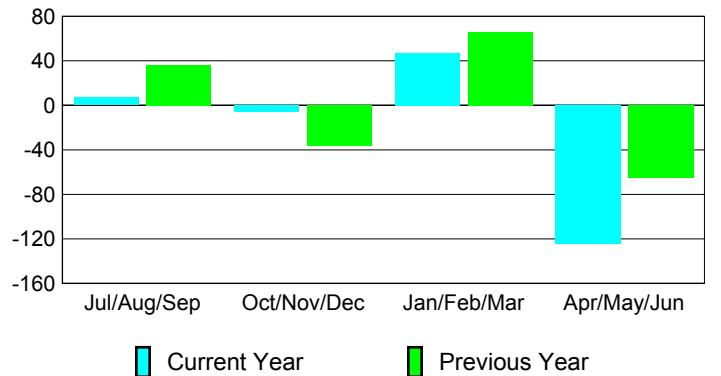

Membership Results 2008-2009

Membership 2007-2008

Month	Net Memb	Actual New	Actual Dropped	Gain/Loss of	Gain/Loss of
	Goal	New Memb	Dropped Memb	Memb	Memb
Jul/Aug/Sep	20	68	-61	7	36
Oct/Nov/Dec	10	61	-67	-6	-36
Jan/Feb/Mar	70	70	-23	47	66
Apr/May/June	0	22	-146	-124	-65
Totals	100	221	-297	-76	1

Membership Results 2008-2009

Goal, New, Dropped, Gain/Loss

Comparison of Membership Gain/Loss

Current Year Compared to the Previous Year

Gender Comparison 2008-2009

Male

Female