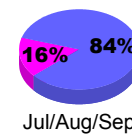

Membership Results 2008-2009

Membership 2007-2008

Month	Net Memb	Actual New	Actual Dropped	Gain/Loss of	Gain/Loss of
	Goal	New Memb	Dropped Memb	Memb	Memb
Jul/Aug/Sep	20	68	-61	7	36
Oct/Nov/Dec	10	61	-67	-6	-36
Jan/Feb/Mar	70	70	-23	47	66
Apr/May/June	0	22	-146	-124	-65
Totals	100	221	-297	-76	1

Membership Results 2008-2009

Goal, New, Dropped, Gain/Loss

Comparison of Membership Gain/Loss

Current Year Compared to the Previous Year

Gender Comparison 2008-2009

Male

Female