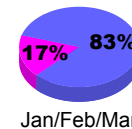

Membership Results 2008-2009

Membership 2007-2008

Month	Net Memb	Actual New	Actual Dropped	Gain/Loss of	Gain/Loss of
	Goal	New Memb	Dropped Memb	Memb	Memb
Jul/Aug/Sep	20	68	-61	7	36
Oct/Nov/Dec	10	61	-67	-6	-36
Jan/Feb/Mar	70	70	-23	47	66
Apr/May/June	0	22	-146	-124	-65
Totals	100	221	-297	-76	1

Membership Results 2008-2009

Goal, New, Dropped, Gain/Loss

Comparison of Membership Gain/Loss

Current Year Compared to the Previous Year

Gender Comparison 2008-2009

Male

Female